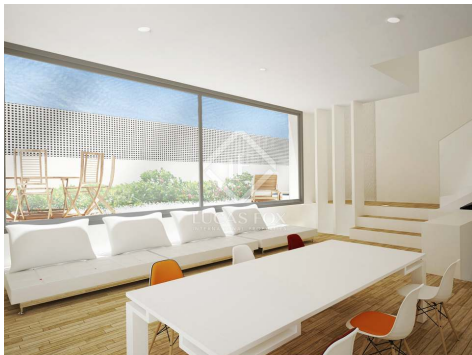

€475,000 Plot - [?][?]  
**Sitges Town, [?][?][?][?] Plot [?][?]**

[?][?] » [?][?][?][?] » [?][?] » Sitges Town / Sant Sebastian / Aiguadolç » 08870

**105m<sup>2</sup>**

[?][?][?]

[?][?][?][?][?][?][?][?][?][?][?][?]